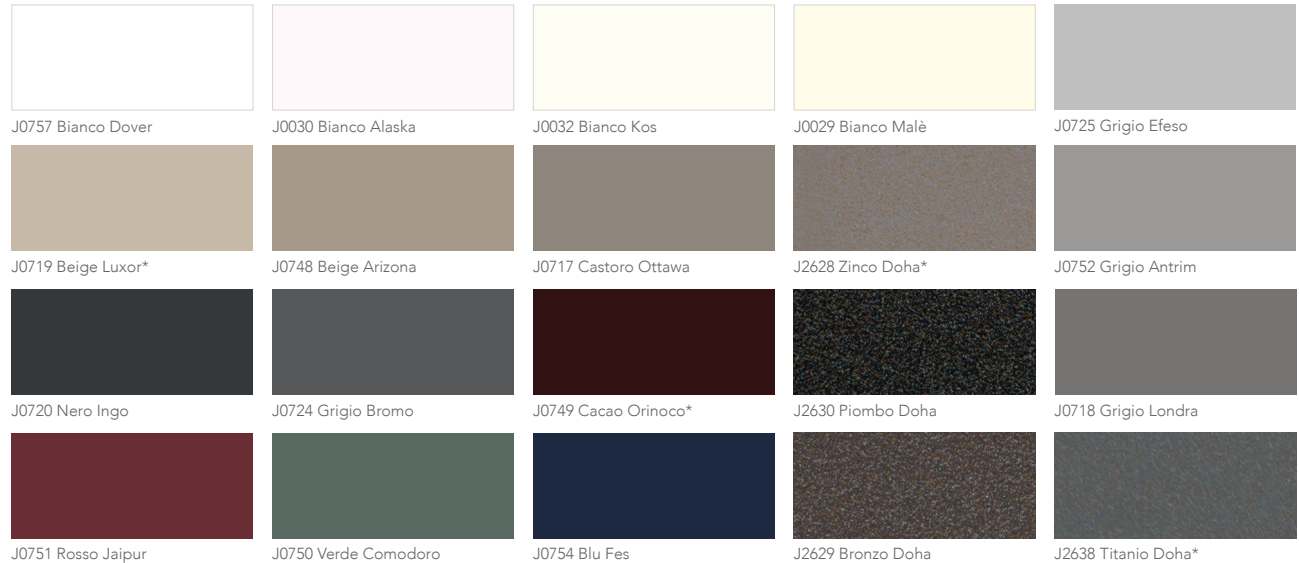

FENIX® are the innovative materials for interior design. Applying proprietary technologies, the external surface of FENIX is characterized by the use of next generation acrylic resins, hardened and fixed through an Electron Beam Curing process. With low light reflectivity, FENIX surfaces are extremely opaque, soft touch and anti-fingerprint. Thermal healing of superficial micro-scratches is also possible. Three types of materials are available: FENIX NTM®, FENIX NTM Bloom®, FENIX NTA®. Introduced in 2013, FENIX NTM is a technical and aesthetic answer to two interior design trends: smart materials and matte surfaces. A material with timeless colors for vertical and horizontal applications.

COLLECTION

*Made-to-order product. Subject to 16+ week lead time.

FEATURES

Low light reflectivity,
extremely matte surface

Soft touch

Anti-fingerprint

Thermal healing of
superficial microscratches

CERTIFICATIONS

NSF
GREENGUARD GOLD
IMO MED (for FENIX NTM FR 0.9 mm)
SUITABILITY FOR CONTACT WITH FOODSTUFF

APPLICATIONS

HEALTHCARE
HOSPITALITY
EDUCATION
OFFICE
TRANSPORTATION
RETAIL
FURNITURE
INDUSTRIAL DESIGN
KITCHEN
BATH